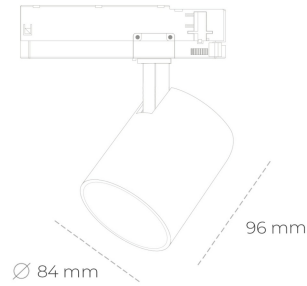

## SPOTLIGHT LIDER G 942 21W 23° BLACK MEAT WHITE ON/OFF

Article number: N008-K0002-CC942-H5-M23-ZE52\_550-S2-###

LED	COB
Light colour	4200 [K] MEAT WHITE
CRI	90
Led chip flux	2159 [lm]
Luminous flux	1943 [lm]
System power	21 [W]
Luminaire Efficiency	93 [lm/W]
Beam angle	23°
Controller	ON/OFF
MacAdam	3 SDCM

### Spotlight LED

Compact track mounted LED spotlight. Aluminium housing. Available in white, black and grey. Any RAL palette colour available on enquiry. Reflector beams available: 15°, 23°, 38°, 45° and 60°. Maximum power is 25W

### LUMINAIRE

Weight	0,69 [kg]
Protection rating IP , IK , class	IP 20, IK 1,
Luminaire colour	BLACK
Cover	Plastic
Operating voltage	220-240V 50-60Hz

Note: All data are typical values. Tolerance of measurements +/-10% System features may change with product improvements due to technical advances.