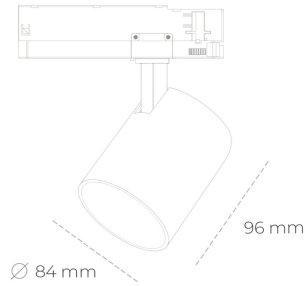

## SPOTLIGHT LIDER G 942 25W 15° BLACK MEAT WHITE ON/OFF

Article number: N008-K0002-CC942-H5-M15-ZE52\_650-S2-###

LED	COB
Light colour	4200 [K] MEAT WHITE
CRI	90
Led chip flux	2519 [lm]
Luminous flux	2267 [lm]
System power	25 [W]
Luminaire Efficiency	91 [lm/W]
Beam angle	15°
Controller	ON/OFF
MacAdam	3 SDCM

### Spotlight LED

Compact track mounted LED spotlight. Aluminium housing. Available in white, black and grey. Any RAL palette colour available on enquiry. Reflector beams available: 15°, 23°, 38°, 45° and 60°. Maximum power is 25W

### LUMINAIRE

Weight	0,69 [kg]
Protection rating IP , IK , class	IP 20, IK 1,
Luminaire colour	BLACK
Cover	Plastic
Operating voltage	220-240V 50-60Hz

Note: All data are typical values. Tolerance of measurements +/-10% System features may change with product improvements due to technical advances.