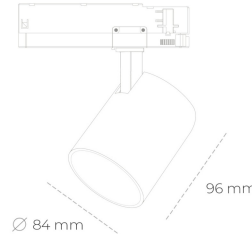

SPOTLIGHT LIDER G 940 21W 60° BLACK HI EFFICIENT ON/OFF

Article number: N008-K0002-BB940-H5-M60-ZE52_550-S2-###

LED	COB
Light colour	4000 [K] HI EFFICIENT
CRI	90
Led chip flux	3492 [lm]
Luminous flux	3142 [lm]
System power	21 [W]
Luminaire Efficiency	150 [lm/W]
Beam angle	60°
Controller	ON/OFF
MacAdam	3 SDCM

Spotlight LED

Compact track mounted LED spotlight. Aluminium housing. Available in white, black and grey. Any RAL palette colour available on enquiry. Reflector beams available: 15°, 23°, 38°, 45° and 60°. Maximum power is 25W

LUMINAIRE

Weight	0.69 [kg]
Protection rating IP , IK , class	IP 20, IK 01,
Luminaire colour	BLACK
Cover	Plastic
Operating voltage	220-240V 50-60Hz

Note: All data are typical values. Tolerance of measurements +/-10%
System features may change with product improvements due to technical advances.