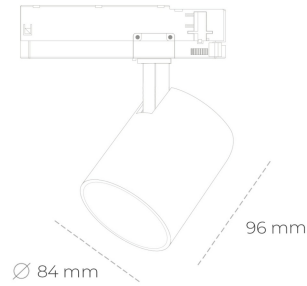

SPOTLIGHT LIDER G 940 10W 45° BLACK HI EFFICIENT ON/OFF

LED	COB
Light colour	4000 [K] HI EFFICIENT
CRI	90
Led chip flux	1625 [lm]
Luminous flux	1462 [lm]
System power	10 [W]
Luminaire Efficiency	146 [lm/W]
Beam angle	45°
Controller	ON/OFF
MacAdam	3 SDCM

Spotlight LED

Compact track mounted LED spotlight. Aluminium housing. Available in white, black and grey. Any RAL palette colour available on enquiry. Reflector beams available: 15°, 23°, 38°, 45° and 60°. Maximum power is 25W

LUMINAIRE

Weight	0,69 [kg]
Protection rating IP , IK , class	IP 20, IK 1,
Luminaire colour	BLACK
Cover	Plastic
Operating voltage	220-240V 50-60Hz

Note: All data are typical values. Tolerance of measurements +/-10% System features may change with product improvements due to technical advances.

OPTIONS

RAL colours on inquiry, honeycomb louver on inquiry , Casambi on inquiry, DALI on inquiry, Phase-cut dimming on inquiry.

Generated: 23.06.2024

+48 32 388 80 00

www.cora.pl
cora@cora.pl

Street: Ignatza Hakuby 18
41-914 Bytom, Polska