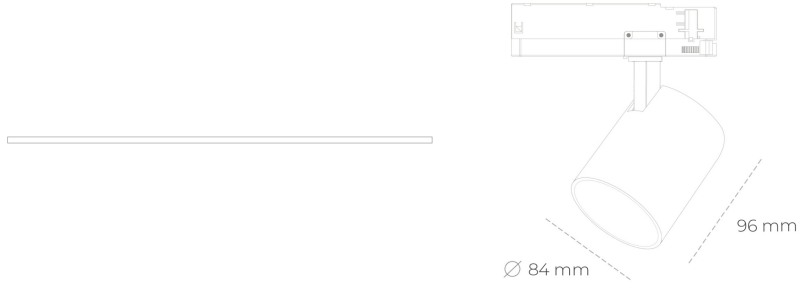

SPOTLIGHT LIDER G 940 19W 45° BLACK HI EFFICIENT ON/OFF

LED	COB
Light colour	4000 [K] HI EFFICIENT
CRI	90
Led chip flux	3189 [lm]
Luminous flux	2870 [lm]
System power	19 [W]
Luminaire Efficiency	151 [lm/W]
Beam angle	45°
Controller	ON/OFF
MacAdam	3 SDCM

Spotlight LED

Compact track mounted LED spotlight. Aluminium housing. Available in white, black and grey. Any RAL palette colour available on enquiry. Reflector beams available: 15°, 23°, 38°, 45° and 60°. Maximum power is 25W

LUMINAIRE

Weight	0,69 [kg]
Protection rating IP , IK , class	IP 20, IK 1,
Luminaire colour	BLACK
Cover	Plastic
Operating voltage	220-240V 50-60Hz

Note: All data are typical values. Tolerance of measurements +/-10% System features may change with product improvements due to technical advances.

OPTIONS

RAL colours on inquiry, honeycomb louver on inquiry , Casambi on inquiry, DALI on inquiry, Phase-cut dimming on inquiry.

Generated: 22.06.2024

+48 32 388 80 00

www.cora.pl
cora@cora.pl

Street: Ignatza Hakuby 18
41-914 Bytom, Polska