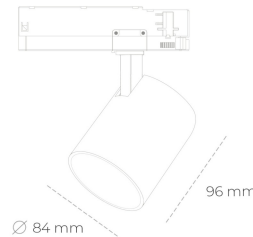

# SPOTLIGHT LIDER G 940 23W 23° BLACK HI EFFICIENT ON/OFF

Article number: N008-K0002-BB940-H5-M23-ZE52\_600-S2-###

LED	COB
Light colour	4000 [K] HI EFFICIENT
CRI	90
Led chip flux	3793 [lm]
Luminous flux	3413 [lm]
System power	23 [W]
Luminaire Efficiency	148 [lm/W]
Beam angle	23°
Controller	ON/OFF
MacAdam	3 SDCM

## Spotlight LED

Compact track mounted LED spotlight. Aluminium housing. Available in white, black and grey. Any RAL palette colour available on enquiry. Reflector beams available: 15°, 23°, 38°, 45° and 60°. Maximum power is 25W

## LUMINAIRE

Weight	0.69 [kg]
Protection rating IP , IK , class	IP 20, IK 01,
Luminaire colour	BLACK
Cover	Plastic
Operating voltage	220-240V 50-60Hz

Note: All data are typical values. Tolerance of measurements +/-10%  
System features may change with product improvements due to technical advances.