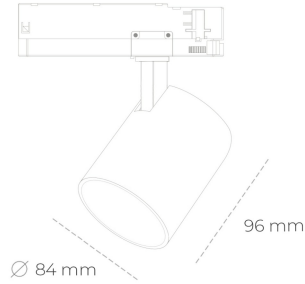

SPOTLIGHT LIDER G 940 19W 23° BLACK HI EFFICIENT ON/OFF

LED	COB
Light colour	4000 [K] HI EFFICIENT
CRI	90
Led chip flux	3189 [lm]
Luminous flux	2870 [lm]
System power	19 [W]
Luminaire Efficiency	151 [lm/W]
Beam angle	23°
Controller	ON/OFF
MacAdam	3 SDCM

Spotlight LED

Compact track mounted LED spotlight. Aluminium housing. Available in white, black and grey. Any RAL palette colour available on enquiry. Reflector beams available: 15°, 23°, 38°, 45° and 60°. Maximum power is 25W

LUMINAIRE

Weight	0,69 [kg]
Protection rating IP , IK , class	IP 20, IK 1,
Luminaire colour	BLACK
Cover	Plastic
Operating voltage	220-240V 50-60Hz

Note: All data are typical values. Tolerance of measurements +/-10% System features may change with product improvements due to technical advances.

OPTIONS

RAL colours on inquiry, honeycomb louver on inquiry , Casambi on inquiry, DALI on inquiry, Phase-cut dimming on inquiry.

Generated: 23.06.2024

+48 32 388 80 00

www.cora.pl
cora@cora.pl

Street: Ignatza Hakuby 18
41-914 Bytom, Polska