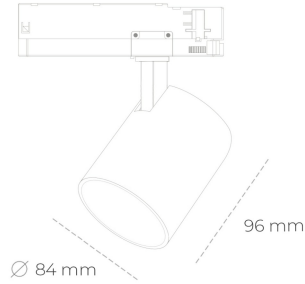

SPOTLIGHT LIDER G 940 10W 15° BLACK HI EFFICIENT ON/OFF

LED	COB
Light colour	4000 [K] HI EFFICIENT
CRI	90
Led chip flux	1625 [lm]
Luminous flux	1462 [lm]
System power	10 [W]
Luminaire Efficiency	146 [lm/W]
Beam angle	15°
Controller	ON/OFF
MacAdam	3 SDCM

Spotlight LED

Compact track mounted LED spotlight. Aluminium housing. Available in white, black and grey. Any RAL palette colour available on enquiry. Reflector beams available: 15°, 23°, 38°, 45° and 60°. Maximum power is 25W

LUMINAIRE

Weight	0,69 [kg]
Protection rating IP , IK , class	IP 20, IK 1,
Luminaire colour	BLACK
Cover	Plastic
Operating voltage	220-240V 50-60Hz

Note: All data are typical values. Tolerance of measurements +/-10% System features may change with product improvements due to technical advances.

OPTIONS

RAL colours on inquiry, honeycomb louver on inquiry , Casambi on inquiry, DALI on inquiry, Phase-cut dimming on inquiry.

Generated: 21.06.2024

+48 32 388 80 00

www.cora.pl
cora@cora.pl

Street: Ignatza Hakuby 18
41-914 Bytom, Polska