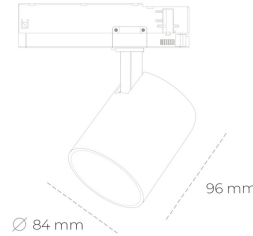

# SPOTLIGHT LIDER G 935 21W 60° BLACK HI EFFICIENT ON/OFF

Article number: N008-K0002-BB935-H5-M60-ZE52\_550-S2-###

LED	COB
Light colour	3500 [K] HI EFFICIENT
CRI	90
Led chip flux	3341 [lm]
Luminous flux	3006 [lm]
System power	21 [W]
Luminaire Efficiency	143 [lm/W]
Beam angle	60°
Controller	ON/OFF
MacAdam	3 SDCM

## Spotlight LED

Compact track mounted LED spotlight. Aluminium housing. Available in white, black and grey. Any RAL palette colour available on enquiry. Reflector beams available: 15°, 23°, 38°, 45° and 60°. Maximum power is 25W

## LUMINAIRE

Weight	0.69 [kg]
Protection rating IP , IK , class	IP 20, IK 01,
Luminaire colour	BLACK
Cover	Plastic
Operating voltage	220-240V 50-60Hz

Note: All data are typical values. Tolerance of measurements +/-10%  
System features may change with product improvements due to technical advances.