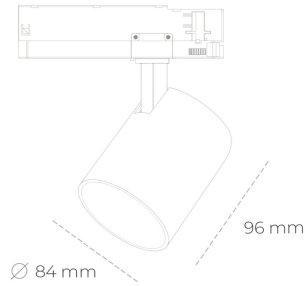

SPOTLIGHT LIDER G 935 23W 38° BLACK HI EFFICIENT ON/OFF

LED	COB
Light colour	3500 [K] HI EFFICIENT
CRI	90
Led chip flux	3624 [lm]
Luminous flux	3261 [lm]
System power	23 [W]
Luminaire Efficiency	142 [lm/W]
Beam angle	38°
Controller	ON/OFF
MacAdam	3 SDCM

Spotlight LED

Compact track mounted LED spotlight. Aluminium housing. Available in white, black and grey. Any RAL palette colour available on enquiry. Reflector beams available: 15°, 23°, 38°, 45° and 60°. Maximum power is 25W

LUMINAIRE

Weight	0,69 [kg]
Protection rating IP , IK , class	IP 20, IK 1,
Luminaire colour	BLACK
Cover	Plastic
Operating voltage	220-240V 50-60Hz

Note: All data are typical values. Tolerance of measurements +/-10% System features may change with product improvements due to technical advances.

OPTIONS

RAL colours on inquiry, honeycomb louver on inquiry , Casambi on inquiry, DALI on inquiry, Phase-cut dimming on inquiry.

Generated: 23.06.2024

+48 32 388 80 00

www.cora.pl
cora@cora.pl

Street: Ignatza Hakuby 18
41-914 Bytom, Polska