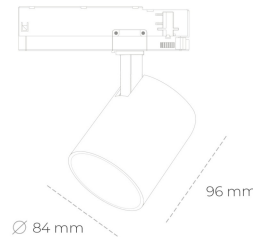

# SPOTLIGHT LIDER G 935 10W 15° BLACK HI EFFICIENT ON/OFF

Article number: N008-K0002-BB935-H5-M15-ZE62\_250-S2-###

|                      |                       |
|----------------------|-----------------------|
| LED                  | COB                   |
| Light colour         | 3500 [K] HI EFFICIENT |
| CRI                  | 90                    |
| Led chip flux        | 1571 [lm]             |
| Luminous flux        | 1413 [lm]             |
| System power         | 10 [W]                |
| Luminaire Efficiency | 141 [lm/W]            |
| Beam angle           | 15°                   |
| Controller           | ON/OFF                |
| MacAdam              | 3 SDCM                |

### Spotlight LED

Compact track mounted LED spotlight. Aluminium housing. Available in white, black and grey. Any RAL palette colour available on enquiry. Reflector beams available: 15°, 23°, 38°, 45° and 60°. Maximum power is 25W

### LUMINAIRE

|                                   |                  |
|-----------------------------------|------------------|
| Weight                            | 0.69 [kg]        |
| Protection rating IP , IK , class | IP 20, IK 01,    |
| Luminaire colour                  | BLACK            |
| Cover                             | Plastic          |
| Operating voltage                 | 220-240V 50-60Hz |