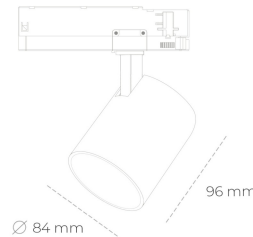

SPOTLIGHT LIDER G 935 25W 15° BLACK HI EFFICIENT ON/OFF

Article number: N008-K0002-BB935-H5-M15-ZE52_650-S2-###

LED	COB
Light colour	3500 [K] HI EFFICIENT
CRI	90
Led chip flux	3904 [lm]
Luminous flux	3513 [lm]
System power	25 [W]
Luminaire Efficiency	141 [lm/W]
Beam angle	15°
Controller	ON/OFF
MacAdam	3 SDCM

Spotlight LED

Compact track mounted LED spotlight. Aluminium housing. Available in white, black and grey. Any RAL palette colour available on enquiry. Reflector beams available: 15°, 23°, 38°, 45° and 60°. Maximum power is 25W

LUMINAIRE

Weight	0.69 [kg]
Protection rating IP , IK , class	IP 20, IK 01,
Luminaire colour	BLACK
Cover	Plastic
Operating voltage	220-240V 50-60Hz

Note: All data are typical values. Tolerance of measurements +/-10%
System features may change with product improvements due to technical advances.