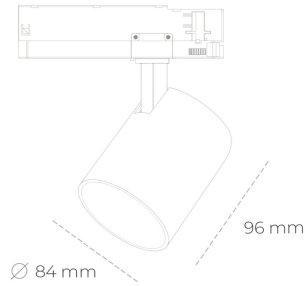

SPOTLIGHT LIDER G 935 19W 15° BLACK HI EFFICIENT ON/OFF

LED	COB
Light colour	3500 [K] HI EFFICIENT
CRI	90
Led chip flux	3054 [lm]
Luminous flux	2748 [lm]
System power	19 [W]
Luminaire Efficiency	145 [lm/W]
Beam angle	15°
Controller	ON/OFF
MacAdam	3 SDCM

Spotlight LED

Compact track mounted LED spotlight. Aluminium housing. Available in white, black and grey. Any RAL palette colour available on enquiry. Reflector beams available: 15°, 23°, 38°, 45° and 60°. Maximum power is 25W

LUMINAIRE

Weight	0,69 [kg]
Protection rating IP , IK , class	IP 20, IK 1,
Luminaire colour	BLACK
Cover	Plastic
Operating voltage	220-240V 50-60Hz

Note: All data are typical values. Tolerance of measurements +/-10% System features may change with product improvements due to technical advances.

OPTIONS

RAL colours on inquiry, honeycomb louver on inquiry , Casambi on inquiry, DALI on inquiry, Phase-cut dimming on inquiry.

Generated: 21.06.2024

+48 32 388 80 00

www.cora.pl
cora@cora.pl

Street: Ignatza Hakuby 18
41-914 Bytom, Polska