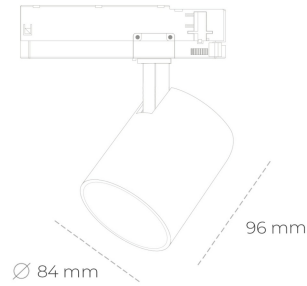

## SPOTLIGHT LIDER G 930 19W 60° BLACK HI EFFICIENT ON/OFF

Article number: N008-K0002-BB930-H5-M60-ZE52\_500-S2-###

LED	COB
Light colour	3000 [K] HI EFFICIENT
CRI	90
Led chip flux	3184 [lm]
Luminous flux	2865 [lm]
System power	19 [W]
Luminaire Efficiency	151 [lm/W]
Beam angle	60°
Controller	ON/OFF
MacAdam	3 SDCM

### Spotlight LED

Compact track mounted LED spotlight. Aluminium housing. Available in white, black and grey. Any RAL palette colour available on enquiry. Reflector beams available: 15°, 23°, 38°, 45° and 60°. Maximum power is 25W

### LUMINAIRE

Weight	0,69 [kg]
Protection rating IP , IK , class	IP 20, IK 1,
Luminaire colour	BLACK
Cover	Plastic
Operating voltage	220-240V 50-60Hz

Note: All data are typical values. Tolerance of measurements +/-10% System features may change with product improvements due to technical advances.