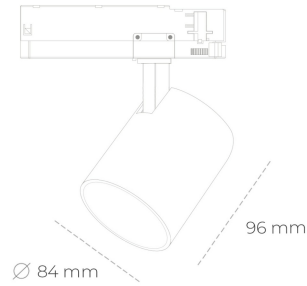

SPOTLIGHT LIDER G 930 19W 45° BLACK HI EFFICIENT ON/OFF

LED	COB
Light colour	3000 [K] HI EFFICIENT
CRI	90
Led chip flux	3184 [lm]
Luminous flux	2865 [lm]
System power	19 [W]
Luminaire Efficiency	151 [lm/W]
Beam angle	45°
Controller	ON/OFF
MacAdam	3 SDCM

Spotlight LED

Compact track mounted LED spotlight. Aluminium housing. Available in white, black and grey. Any RAL palette colour available on enquiry. Reflector beams available: 15°, 23°, 38°, 45° and 60°. Maximum power is 25W

LUMINAIRE

Weight	0,69 [kg]
Protection rating IP , IK , class	IP 20, IK 1,
Luminaire colour	BLACK
Cover	Plastic
Operating voltage	220-240V 50-60Hz

Note: All data are typical values. Tolerance of measurements +/-10% System features may change with product improvements due to technical advances.

OPTIONS

RAL colours on inquiry, honeycomb louver on inquiry , Casambi on inquiry, DALI on inquiry, Phase-cut dimming on inquiry.

Generated: 21.06.2024

+48 32 388 80 00

www.cora.pl
cora@cora.pl

Street: Ignatza Hakuby 18
41-914 Bytom, Polska