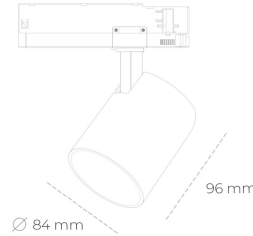

# SPOTLIGHT LIDER G 930 25W 38° BLACK HI EFFICIENT ON/OFF

Article number: N008-K0002-BB930-H5-M38-ZE52\_650-S2-###

LED	COB
Light colour	3000 [K] HI EFFICIENT
CRI	90
Led chip flux	4084 [lm]
Luminous flux	3675 [lm]
System power	25 [W]
Luminaire Efficiency	147 [lm/W]
Beam angle	38°
Controller	ON/OFF
MacAdam	3 SDCM

## Spotlight LED

Compact track mounted LED spotlight. Aluminium housing. Available in white, black and grey. Any RAL palette colour available on enquiry. Reflector beams available: 15°, 23°, 38°, 45° and 60°. Maximum power is 25W

## LUMINAIRE

Weight	0.69 [kg]
Protection rating IP , IK , class	IP 20, IK 01,
Luminaire colour	BLACK
Cover	Plastic
Operating voltage	220-240V 50-60Hz

Note: All data are typical values. Tolerance of measurements +/-10%  
System features may change with product improvements due to technical advances.