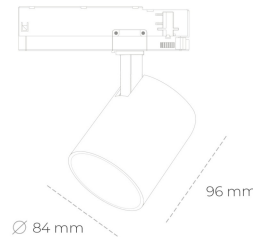

# SPOTLIGHT LIDER G 825 10W 45° GREY BREAD ON/OFF

Article number: N008-K0001-VF825-H5-M45-ZE61\_250-S2-###

LED	COB
Light colour	2500 [K] BREAD
CRI	80
Led chip flux	1195 [lm]
Luminous flux	1075 [lm]
System power	10 [W]
Luminaire Efficiency	108 [lm/W]
Beam angle	45°
Controller	ON/OFF
MacAdam	3 SDCM

## Spotlight LED

Compact track mounted LED spotlight. Aluminium housing. Available in white, black and grey. Any RAL palette colour available on enquiry. Reflector beams available: 15°, 23°, 38°, 45° and 60°. Maximum power is 25W

## LUMINAIRE

Weight	0.69 [kg]
Protection rating IP , IK , class	IP 20, IK 01,
Luminaire colour	GREY
Cover	Plastic
Operating voltage	220-240V 50-60Hz

Note: All data are typical values. Tolerance of measurements +/-10%  
System features may change with product improvements due to technical advances.