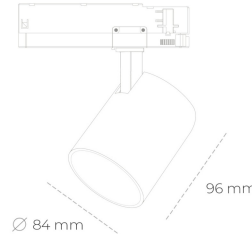

SPOTLIGHT LIDER G 927 23W 15° GREY | ON/OFF

Article number: N008-K0001-RF927-H5-M15-ZE51_600-S2-###

| | |
|----------------------|------------|
| LED | COB |
| Light colour | 2700 [K] |
| CRI | 80 |
| Led chip flux | 2667 [lm] |
| Luminous flux | 2400 [lm] |
| System power | 23 [W] |
| Luminaire Efficiency | 104 [lm/W] |
| Beam angle | 15° |
| Controller | ON/OFF |
| MacAdam | 3 SDCM |

Spotlight LED

Compact track mounted LED spotlight. Aluminium housing. Available in white, black and grey. Any RAL palette colour available on enquiry. Reflector beams available: 15°, 23°, 38°, 45° and 60°. Maximum power is 25W

LUMINAIRE

| | |
|-----------------------------------|------------------|
| Weight | 0.69 [kg] |
| Protection rating IP , IK , class | IP 20, IK 01, |
| Luminaire colour | GREY |
| Cover | Plastic |
| Operating voltage | 220-240V 50-60Hz |