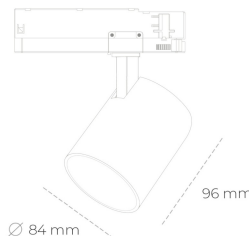

# SPOTLIGHT LIDER G 850 14W 45° GREY | ON/OFF

Article number: N008-K0001-RF850-H5-M45-ZE51\_350-S2-###

LED	COB
Light colour	5000 [K]
CRI	80
Led chip flux	2027 [lm]
Luminous flux	1824 [lm]
System power	14 [W]
Luminaire Efficiency	130 [lm/W]
Beam angle	45°
Controller	ON/OFF
MacAdam	3 SDCM

## Spotlight LED

Compact track mounted LED spotlight. Aluminium housing. Available in white, black and grey. Any RAL palette colour available on enquiry. Reflector beams available: 15°, 23°, 38°, 45° and 60°. Maximum power is 25W

## LUMINAIRE

Weight	0.69 [kg]
Protection rating IP , IK , class	IP 20, IK 01,
Luminaire colour	GREY
Cover	Plastic
Operating voltage	220-240V 50-60Hz

Note: All data are typical values. Tolerance of measurements +/-10%  
System features may change with product improvements due to technical advances.