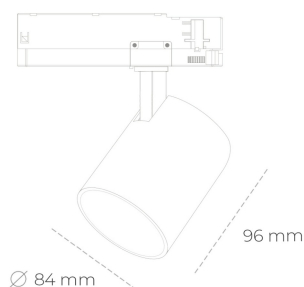

## SPOTLIGHT LIDER G 840 10W 15° GREY | ON/OFF

Article number: N008-K0001-RF840-H5-M15-ZE61\_250-S2-###

LED	COB
Light colour	4000 [K]
CRI	80
Led chip flux	1419 [lm]
Luminous flux	1277 [lm]
System power	10 [W]
Luminaire Efficiency	128 [lm/W]
Beam angle	15°
Controller	ON/OFF
MacAdam	3 SDCM

### Spotlight LED

Compact track mounted LED spotlight. Aluminium housing. Available in white, black and grey. Any RAL palette colour available on enquiry. Reflector beams available: 15°, 23°, 38°, 45° and 60°. Maximum power is 25W

### LUMINAIRE

Weight	0,69 [kg]
Protection rating IP , IK , class	IP 20, IK 1,
Luminaire colour	GREY
Cover	Plastic
Operating voltage	220-240V 50-60Hz

Note: All data are typical values. Tolerance of measurements +/-10% System features may change with product improvements due to technical advances.