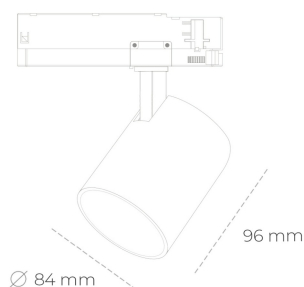

## SPOTLIGHT LIDER G 835 25W 38° GREY | ON/OFF

Article number: N008-K0001-RF835-H5-M38-ZE51\_650-S2-###

LED	COB
Light colour	3500 [K]
CRI	80
Led chip flux	3618 [lm]
Luminous flux	3256 [lm]
System power	25 [W]
Luminaire Efficiency	130 [lm/W]
Beam angle	38°
Controller	ON/OFF
MacAdam	3 SDCM

### Spotlight LED

Compact track mounted LED spotlight. Aluminium housing. Available in white, black and grey. Any RAL palette colour available on enquiry. Reflector beams available: 15°, 23°, 38°, 45° and 60°. Maximum power is 25W

### LUMINAIRE

Weight	0,69 [kg]
Protection rating IP , IK , class	IP 20, IK 1,
Luminaire colour	GREY
Cover	Plastic
Operating voltage	220-240V 50-60Hz

Note: All data are typical values. Tolerance of measurements +/-10% System features may change with product improvements due to technical advances.