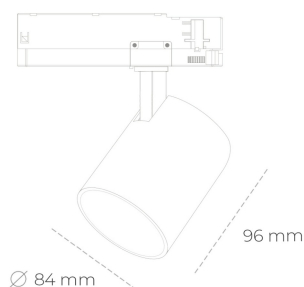

SPOTLIGHT LIDER G 830 23W 45° GREY | ON/OFF

LED	COB
Light colour	3000 [K] |
CRI	80
Led chip flux	3266 [lm]
Luminous flux	2939 [lm]
System power	23 [W]
Luminaire Efficiency	128 [lm/W]
Beam angle	45°
Controller	ON/OFF
MacAdam	3 SDCM

Spotlight LED

Compact track mounted LED spotlight. Aluminium housing. Available in white, black and grey. Any RAL palette colour available on enquiry. Reflector beams available: 15°, 23°, 38°, 45° and 60°. Maximum power is 25W

LUMINAIRE

Weight	0,69 [kg]
Protection rating IP , IK , class	IP 20, IK 1,
Luminaire colour	GREY
Cover	Plastic
Operating voltage	220-240V 50-60Hz

Note: All data are typical values. Tolerance of measurements +/-10% System features may change with product improvements due to technical advances.

OPTIONS

RAL colours on inquiry, honeycomb louver on inquiry , Casambi on inquiry, DALI on inquiry, Phase-cut dimming on inquiry.

Generated: 21.06.2024

+48 32 388 80 00

www.cora.pl
cora@cora.pl

Street: Ignatza Hakuby 18
41-914 Bytom, Polska