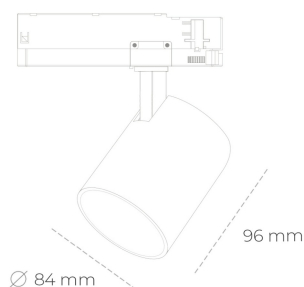

SPOTLIGHT LIDER G 827 13W 60° GREY | ON/OFF

Article number: N008-K0001-RF827-H5-M60-ZE51_350-S2-###

LED	COB
Light colour	2700 [K]
CRI	80
Led chip flux	1886 [lm]
Luminous flux	1697 [lm]
System power	13 [W]
Luminaire Efficiency	131 [lm/W]
Beam angle	60°
Controller	ON/OFF
MacAdam	3 SDCM

Spotlight LED

Compact track mounted LED spotlight. Aluminium housing. Available in white, black and grey. Any RAL palette colour available on enquiry. Reflector beams available: 15°, 23°, 38°, 45° and 60°. Maximum power is 25W

LUMINAIRE

Weight	0,69 [kg]
Protection rating IP , IK , class	IP 20, IK 1,
Luminaire colour	GREY
Cover	Plastic
Operating voltage	220-240V 50-60Hz

Note: All data are typical values. Tolerance of measurements +/-10% System features may change with product improvements due to technical advances.