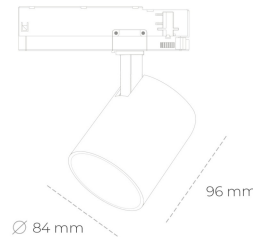

SPOTLIGHT LIDER G 957 25W 38° GREY SPECIAL ON/OFF

Article number: N008-K0001-CC957-H5-M38-ZE51_650-S2-###

LED	COB
Light colour	5700 [K] SPECIAL
CRI	90
Led chip flux	3255 [lm]
Luminous flux	2929 [lm]
System power	25 [W]
Luminaire Efficiency	117 [lm/W]
Beam angle	38°
Controller	ON/OFF
MacAdam	3 SDCM

Spotlight LED

Compact track mounted LED spotlight. Aluminium housing. Available in white, black and grey. Any RAL palette colour available on enquiry. Reflector beams available: 15°, 23°, 38°, 45° and 60°. Maximum power is 25W

LUMINAIRE

Weight	0.69 [kg]
Protection rating IP , IK , class	IP 20, IK 01,
Luminaire colour	GREY
Cover	Plastic
Operating voltage	220-240V 50-60Hz

Note: All data are typical values. Tolerance of measurements +/-10%
System features may change with product improvements due to technical advances.