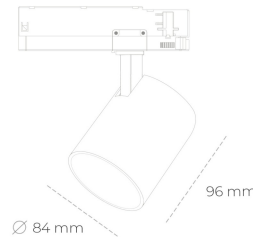

SPOTLIGHT LIDER G 935 21W 23° GREY HI EFFICIENT ON/OFF

Article number: N008-K0001-BB935-H5-M23-ZE51_550-S2-###

LED	COB
Light colour	3500 [K] HI EFFICIENT
CRI	90
Led chip flux	3341 [lm]
Luminous flux	3006 [lm]
System power	21 [W]
Luminaire Efficiency	143 [lm/W]
Beam angle	23°
Controller	ON/OFF
MacAdam	3 SDCM

Spotlight LED

Compact track mounted LED spotlight. Aluminium housing. Available in white, black and grey. Any RAL palette colour available on enquiry. Reflector beams available: 15°, 23°, 38°, 45° and 60°. Maximum power is 25W

LUMINAIRE

Weight	0.69 [kg]
Protection rating IP , IK , class	IP 20, IK 01,
Luminaire colour	GREY
Cover	Plastic
Operating voltage	220-240V 50-60Hz

Note: All data are typical values. Tolerance of measurements +/-10%
System features may change with product improvements due to technical advances.