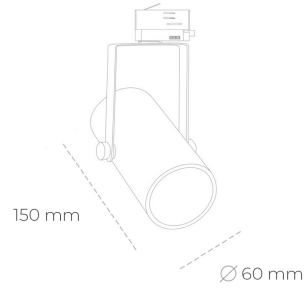

SPOTLIGHT LIDER B MINI 820 14W 60° WHITE MEAT PINK ON/OFF

Article number: N007-K0003-VE820-H5-M60-ZE53_350-S1-###

LED	COB
Light colour	2000 [K] MEAT PINK
CRI	80
Led chip flux	1253 [lm]
Luminous flux	1127 [lm]
System power	14 [W]
Luminaire Efficiency	81 [lm/W]
Beam angle	60°
Controller	ON/OFF
MacAdam	3 SDCM

Spotlight LED

Compact track mounted LED spotlight. Aluminium housing. Ceiling base installation possible. Available in white, black and grey. Any RAL palette colour available on enquiry. Reflector beams available: 15°, 23°, 38°, 45° and 60°. Maximum power is 27W.

LUMINAIRE

Weight	0,85 [kg]
Protection rating IP , IK , class	IP 20, IK 1,
Luminaire colour	WHITE
Cover	Plastic
Operating voltage	220-240V 50-60Hz

Note: All data are typical values. Tolerance of measurements +/-10% System features may change with product improvements due to technical advances.