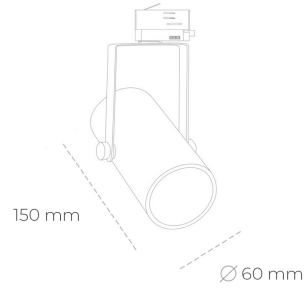

SPOTLIGHT LIDER B MINI 820 21W 38° WHITE MEAT PINK ON/OFF

LED	COB
Light colour	2000 [K] MEAT PINK
CRI	80
Led chip flux	1845 [lm]
Luminous flux	1660 [lm]
System power	21 [W]
Luminaire Efficiency	79 [lm/W]
Beam angle	38°
Controller	ON/OFF
MacAdam	3 SDCM

Spotlight LED

Compact track mounted LED spotlight. Aluminium housing. Ceiling base installation possible. Available in white, black and grey. Any RAL palette colour available on enquiry. Reflector beams available: 15°, 23°, 38°, 45° and 60°. Maximum power is 27W.

LUMINAIRE

Weight	0,85 [kg]
Protection rating IP , IK , class	IP 20, IK 1,
Luminaire colour	WHITE
Cover	Plastic
Operating voltage	220-240V 50-60Hz

Note: All data are typical values. Tolerance of measurements +/-10% System features may change with product improvements due to technical advances.

OPTIONS

RAL colours on inquiry, honeycomb louver on inquiry , Casambi on inquiry, DALI on inquiry, Phase-cut dimming on inquiry.

Generated: 01.09.2024

+48 32 388 80 00

www.cora.pl
cora@cora.pl

Street: Ignatza Hakuby 18
41-914 Bytom, Polska