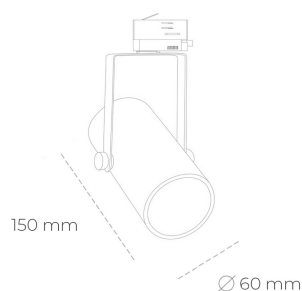

SPOTLIGHT LIDER B MINI 940 21W 60° WHITE | ON/OFF

Article number: N007-K0003-RF940-H5-M60-ZE53_550-S1-###

LED	COB
Light colour	4000 [K]
CRI	90
Led chip flux	2658 [lm]
Luminous flux	2392 [lm]
System power	21 [W]
Luminaire Efficiency	114 [lm/W]
Beam angle	60°
Controller	ON/OFF
MacAdam	3 SDCM

Spotlight LED

Compact track mounted LED spotlight. Aluminium housing. Ceiling base installation possible. Available in white, black and grey. Any RAL palette colour available on enquiry. Reflector beams available: 15°, 23°, 38°, 45° and 60°. Maximum power is 27W.

LUMINAIRE

Weight	0,85 [kg]
Protection rating IP , IK , class	IP 20, IK 1,
Luminaire colour	WHITE
Cover	Plastic
Operating voltage	220-240V 50-60Hz

Note: All data are typical values. Tolerance of measurements +/-10% System features may change with product improvements due to technical advances.