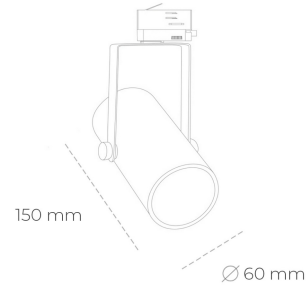

SPOTLIGHT LIDER B MINI 940 14W 60° WHITE | ON/OFF

Article number: N007-K0003-RF940-H5-M60-ZE53_350-S1-###

LED	COB
Light colour	4000 [K]
CRI	90
Led chip flux	1691 [lm]
Luminous flux	1521 [lm]
System power	14 [W]
Luminaire Efficiency	109 [lm/W]
Beam angle	60°
Controller	ON/OFF
MacAdam	3 SDCM

Spotlight LED

Compact track mounted LED spotlight. Aluminium housing. Ceiling base installation possible. Available in white, black and grey. Any RAL palette colour available on enquiry. Reflector beams available: 15°, 23°, 38°, 45° and 60°. Maximum power is 27W.

LUMINAIRE

Weight	0,85 [kg]
Protection rating IP , IK , class	IP 20, IK 1,
Luminaire colour	WHITE
Cover	Plastic
Operating voltage	220-240V 50-60Hz

Note: All data are typical values. Tolerance of measurements +/-10% System features may change with product improvements due to technical advances.