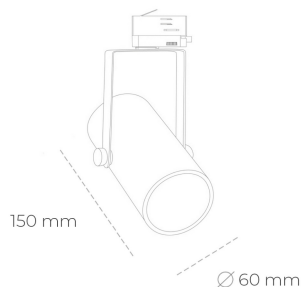

SPOTLIGHT LIDER B MINI 940 10W 45° WHITE | ON/OFF

LED	COB
Light colour	4000 [K] |
CRI	90
Led chip flux	1208 [lm]
Luminous flux	1087 [lm]
System power	10 [W]
Luminaire Efficiency	109 [lm/W]
Beam angle	45°
Controller	ON/OFF
MacAdam	3 SDCM

Spotlight LED

Compact track mounted LED spotlight. Aluminium housing. Ceiling base installation possible. Available in white, black and grey. Any RAL palette colour available on enquiry. Reflector beams available: 15°, 23°, 38°, 45° and 60°. Maximum power is 27W.

LUMINAIRE

Weight	0,85 [kg]
Protection rating IP , IK , class	IP 20, IK 1,
Luminaire colour	WHITE
Cover	Plastic
Operating voltage	220-240V 50-60Hz

Note: All data are typical values. Tolerance of measurements +/-10% System features may change with product improvements due to technical advances.

OPTIONS

RAL colours on inquiry, honeycomb louver on inquiry , Casambi on inquiry, DALI on inquiry, Phase-cut dimming on inquiry.

Generated: 01.09.2024

+48 32 388 80 00

www.cora.pl
cora@cora.pl

Street: Ignatza Hakuby 18
41-914 Bytom, Polska