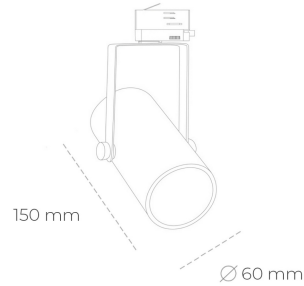

SPOTLIGHT LIDER B MINI 940 23W 38° WHITE | ON/OFF

Article number: N007-K0003-RF940-H5-M38-ZE53_600-S1-###

LED	COB
Light colour	4000 [K]
CRI	90
Led chip flux	2899 [lm]
Luminous flux	2609 [lm]
System power	23 [W]
Luminaire Efficiency	113 [lm/W]
Beam angle	38°
Controller	ON/OFF
MacAdam	3 SDCM

Spotlight LED

Compact track mounted LED spotlight. Aluminium housing. Ceiling base installation possible. Available in white, black and grey. Any RAL palette colour available on enquiry. Reflector beams available: 15°, 23°, 38°, 45° and 60°. Maximum power is 27W.

LUMINAIRE

Weight	0,85 [kg]
Protection rating IP , IK , class	IP 20, IK 1,
Luminaire colour	WHITE
Cover	Plastic
Operating voltage	220-240V 50-60Hz

Note: All data are typical values. Tolerance of measurements +/-10% System features may change with product improvements due to technical advances.