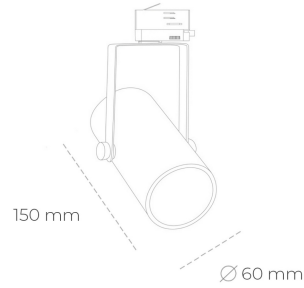

SPOTLIGHT LIDER B MINI 940 23W 23° WHITE | ON/OFF

Article number: N007-K0003-RF940-H5-M23-ZE53_600-S1-###

LED	COB
Light colour	4000 [K]
CRI	90
Led chip flux	2899 [lm]
Luminous flux	2609 [lm]
System power	23 [W]
Luminaire Efficiency	113 [lm/W]
Beam angle	23°
Controller	ON/OFF
MacAdam	3 SDCM

Spotlight LED

Compact track mounted LED spotlight. Aluminium housing. Ceiling base installation possible. Available in white, black and grey. Any RAL palette colour available on enquiry. Reflector beams available: 15°, 23°, 38°, 45° and 60°. Maximum power is 27W.

LUMINAIRE

Weight	0,85 [kg]
Protection rating IP , IK , class	IP 20, IK 1,
Luminaire colour	WHITE
Cover	Plastic
Operating voltage	220-240V 50-60Hz

Note: All data are typical values. Tolerance of measurements +/-10% System features may change with product improvements due to technical advances.