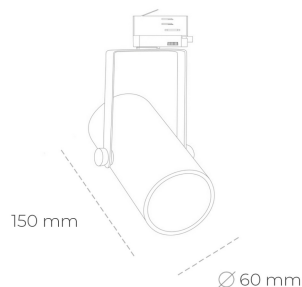

SPOTLIGHT LIDER B MINI 930 25W 45° WHITE | ON/OFF

LED	COB
Light colour	3000 [K] |
CRI	90
Led chip flux	2997 [lm]
Luminous flux	2697 [lm]
System power	25 [W]
Luminaire Efficiency	108 [lm/W]
Beam angle	45°
Controller	ON/OFF
MacAdam	3 SDCM

Spotlight LED

Compact track mounted LED spotlight. Aluminium housing. Ceiling base installation possible. Available in white, black and grey. Any RAL palette colour available on enquiry. Reflector beams available: 15°, 23°, 38°, 45° and 60°. Maximum power is 27W.

LUMINAIRE

Weight	0,85 [kg]
Protection rating IP , IK , class	IP 20, IK 1,
Luminaire colour	WHITE
Cover	Plastic
Operating voltage	220-240V 50-60Hz

Note: All data are typical values. Tolerance of measurements +/-10% System features may change with product improvements due to technical advances.

OPTIONS

RAL colours on inquiry, honeycomb louver on inquiry , Casambi on inquiry, DALI on inquiry, Phase-cut dimming on inquiry.

Generated: 01.09.2024

+48 32 388 80 00

www.cora.pl
cora@cora.pl

Street: Ignatza Hakuby 18
41-914 Bytom, Polska