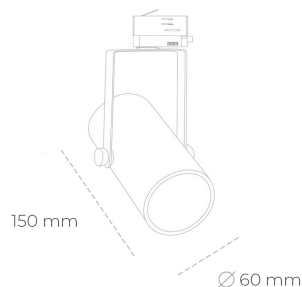

SPOTLIGHT LIDER B MINI 930 21W 45° WHITE | ON/OFF

Article number: N007-K0003-RF930-H5-M45-ZE53_550-S1-###

| | |
|----------------------|------------|
| LED | COB |
| Light colour | 3000 [K] |
| CRI | 90 |
| Led chip flux | 2536 [lm] |
| Luminous flux | 2282 [lm] |
| System power | 21 [W] |
| Luminaire Efficiency | 109 [lm/W] |
| Beam angle | 45° |
| Controller | ON/OFF |
| MacAdam | 3 SDCM |

Spotlight LED

Compact track mounted LED spotlight. Aluminium housing. Ceiling base installation possible. Available in white, black and grey. Any RAL palette colour available on enquiry. Reflector beams available: 15°, 23°, 38°, 45° and 60°. Maximum power is 27W.

LUMINAIRE

| | |
|-----------------------------------|------------------|
| Weight | 0,85 [kg] |
| Protection rating IP , IK , class | IP 20, IK 1, |
| Luminaire colour | WHITE |
| Cover | Plastic |
| Operating voltage | 220-240V 50-60Hz |