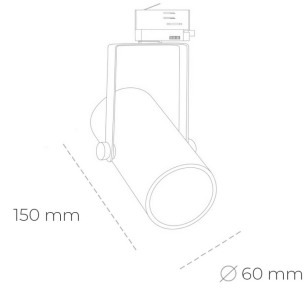

SPOTLIGHT LIDER B MINI 930 27W 15° WHITE | ON/OFF

Article number: N007-K0003-RF930-H5-M15-ZE53_700-S1-###

LED	COB
Light colour	3000 [K]
CRI	90
Led chip flux	3227 [lm]
Luminous flux	2904 [lm]
System power	27 [W]
Luminaire Efficiency	108 [lm/W]
Beam angle	15°
Controller	ON/OFF
MacAdam	3 SDCM

Spotlight LED

Compact track mounted LED spotlight. Aluminium housing. Ceiling base installation possible. Available in white, black and grey. Any RAL palette colour available on enquiry. Reflector beams available: 15°, 23°, 38°, 45° and 60°. Maximum power is 27W.

LUMINAIRE

Weight	0,85 [kg]
Protection rating IP , IK , class	IP 20, IK 1,
Luminaire colour	WHITE
Cover	Plastic
Operating voltage	220-240V 50-60Hz

Note: All data are typical values. Tolerance of measurements +/-10% System features may change with product improvements due to technical advances.