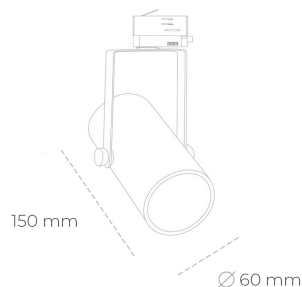

SPOTLIGHT LIDER B MINI 930 25W 15° WHITE | ON/OFF

Article number: N007-K0003-RF930-H5-M15-ZE53_650-S1-###

LED	COB
Light colour	3000 [K]
CRI	90
Led chip flux	2997 [lm]
Luminous flux	2697 [lm]
System power	25 [W]
Luminaire Efficiency	108 [lm/W]
Beam angle	15°
Controller	ON/OFF
MacAdam	3 SDCM

Spotlight LED

Compact track mounted LED spotlight. Aluminium housing. Ceiling base installation possible. Available in white, black and grey. Any RAL palette colour available on enquiry. Reflector beams available: 15°, 23°, 38°, 45° and 60°. Maximum power is 27W.

LUMINAIRE

Weight	0,85 [kg]
Protection rating IP , IK , class	IP 20, IK 1,
Luminaire colour	WHITE
Cover	Plastic
Operating voltage	220-240V 50-60Hz

Note: All data are typical values. Tolerance of measurements +/-10% System features may change with product improvements due to technical advances.