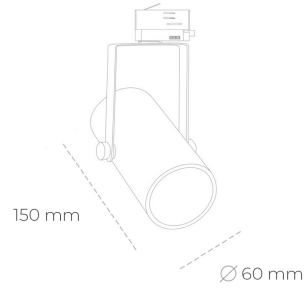

SPOTLIGHT LIDER B MINI 927 25W 60° WHITE | ON/OFF

Article number: N007-K0003-RF927-H5-M60-ZE53_650-S1-###

LED	COB
Light colour	2700 [K]
CRI	80
Led chip flux	2888 [lm]
Luminous flux	2599 [lm]
System power	25 [W]
Luminaire Efficiency	104 [lm/W]
Beam angle	60°
Controller	ON/OFF
MacAdam	3 SDCM

Spotlight LED

Compact track mounted LED spotlight. Aluminium housing. Ceiling base installation possible. Available in white, black and grey. Any RAL palette colour available on enquiry. Reflector beams available: 15°, 23°, 38°, 45° and 60°. Maximum power is 27W.

LUMINAIRE

Weight	0,85 [kg]
Protection rating IP , IK , class	IP 20, IK 1,
Luminaire colour	WHITE
Cover	Plastic
Operating voltage	220-240V 50-60Hz

Note: All data are typical values. Tolerance of measurements +/-10% System features may change with product improvements due to technical advances.