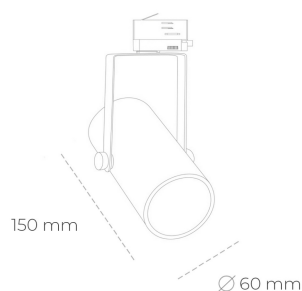

SPOTLIGHT LIDER B MINI 927 25W 38° WHITE | ON/OFF

Article number: N007-K0003-RF927-H5-M38-ZE53_650-S1-###

LED	COB
Light colour	2700 [K]
CRI	80
Led chip flux	2888 [lm]
Luminous flux	2599 [lm]
System power	25 [W]
Luminaire Efficiency	104 [lm/W]
Beam angle	38°
Controller	ON/OFF
MacAdam	3 SDCM

Spotlight LED

Compact track mounted LED spotlight. Aluminium housing. Ceiling base installation possible. Available in white, black and grey. Any RAL palette colour available on enquiry. Reflector beams available: 15°, 23°, 38°, 45° and 60°. Maximum power is 27W.

LUMINAIRE

Weight	0,85 [kg]
Protection rating IP , IK , class	IP 20, IK 1,
Luminaire colour	WHITE
Cover	Plastic
Operating voltage	220-240V 50-60Hz

Note: All data are typical values. Tolerance of measurements +/-10% System features may change with product improvements due to technical advances.