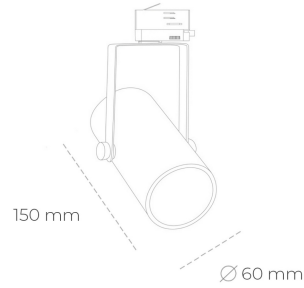

SPOTLIGHT LIDER B MINI 927 19W 38° WHITE | ON/OFF

Article number: N007-K0003-RF927-H5-M38-ZE53_500-S1-###

LED	COB
Light colour	2700 [K]
CRI	80
Led chip flux	2222 [lm]
Luminous flux	1999 [lm]
System power	19 [W]
Luminaire Efficiency	105 [lm/W]
Beam angle	38°
Controller	ON/OFF
MacAdam	3 SDCM

Spotlight LED

Compact track mounted LED spotlight. Aluminium housing. Ceiling base installation possible. Available in white, black and grey. Any RAL palette colour available on enquiry. Reflector beams available: 15°, 23°, 38°, 45° and 60°. Maximum power is 27W.

LUMINAIRE

Weight	0,85 [kg]
Protection rating IP , IK , class	IP 20, IK 1,
Luminaire colour	WHITE
Cover	Plastic
Operating voltage	220-240V 50-60Hz

Note: All data are typical values. Tolerance of measurements +/-10% System features may change with product improvements due to technical advances.