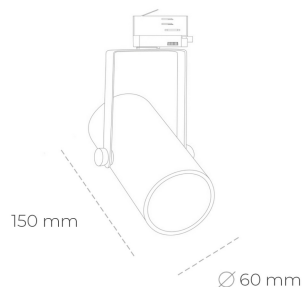

SPOTLIGHT LIDER B MINI 927 25W 23° WHITE | ON/OFF

Article number: N007-K0003-RF927-H5-M23-ZE53_650-S1-###

LED	COB
Light colour	2700 [K]
CRI	80
Led chip flux	2888 [lm]
Luminous flux	2599 [lm]
System power	25 [W]
Luminaire Efficiency	104 [lm/W]
Beam angle	23°
Controller	ON/OFF
MacAdam	3 SDCM

Spotlight LED

Compact track mounted LED spotlight. Aluminium housing. Ceiling base installation possible. Available in white, black and grey. Any RAL palette colour available on enquiry. Reflector beams available: 15°, 23°, 38°, 45° and 60°. Maximum power is 27W.

LUMINAIRE

Weight	0,85 [kg]
Protection rating IP , IK , class	IP 20, IK 1,
Luminaire colour	WHITE
Cover	Plastic
Operating voltage	220-240V 50-60Hz

Note: All data are typical values. Tolerance of measurements +/-10% System features may change with product improvements due to technical advances.