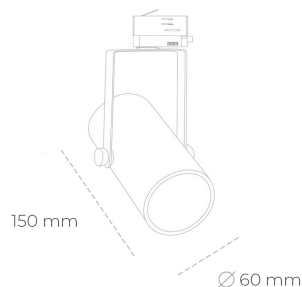

## SPOTLIGHT LIDER B MINI 927 25W 15° WHITE | ON/OFF

Article number: N007-K0003-RF927-H5-M15-ZE53\_650-S1-###

LED	COB
Light colour	2700 [K]
CRI	80
Led chip flux	2888 [lm]
Luminous flux	2599 [lm]
System power	25 [W]
Luminaire Efficiency	104 [lm/W]
Beam angle	15°
Controller	ON/OFF
MacAdam	3 SDCM

### Spotlight LED

Compact track mounted LED spotlight. Aluminium housing. Ceiling base installation possible. Available in white, black and grey. Any RAL palette colour available on enquiry. Reflector beams available: 15°, 23°, 38°, 45° and 60°. Maximum power is 27W.

### LUMINAIRE

Weight	0,85 [kg]
Protection rating IP , IK , class	IP 20, IK 1,
Luminaire colour	WHITE
Cover	Plastic
Operating voltage	220-240V 50-60Hz

Note: All data are typical values. Tolerance of measurements +/-10% System features may change with product improvements due to technical advances.