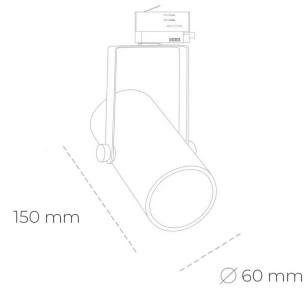

SPOTLIGHT LIDER B MINI 850 23W 38° WHITE | ON/OFF

Article number: N007-K0003-RF850-H5-M38-ZE53_600-S1-###

| | |
|----------------------|------------|
| LED | COB |
| Light colour | 5000 [K] |
| CRI | 80 |
| Led chip flux | 3475 [lm] |
| Luminous flux | 3127 [lm] |
| System power | 23 [W] |
| Luminaire Efficiency | 136 [lm/W] |
| Beam angle | 38° |
| Controller | ON/OFF |
| MacAdam | 3 SDCM |

Spotlight LED

Compact track mounted LED spotlight. Aluminium housing. Ceiling base installation possible. Available in white, black and grey. Any RAL palette colour available on enquiry. Reflector beams available: 15°, 23°, 38°, 45° and 60°. Maximum power is 27W.

LUMINAIRE

| | |
|-----------------------------------|------------------|
| Weight | 0,85 [kg] |
| Protection rating IP , IK , class | IP 20, IK 1, |
| Luminaire colour | WHITE |
| Cover | Plastic |
| Operating voltage | 220-240V 50-60Hz |