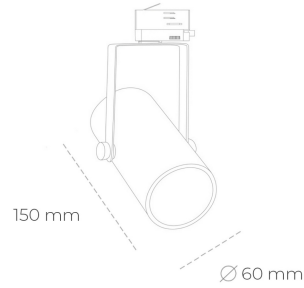

SPOTLIGHT LIDER B MINI 850 23W 23° WHITE | ON/OFF

Article number: N007-K0003-RF850-H5-M23-ZE53_600-S1-###

LED	COB
Light colour	5000 [K]
CRI	80
Led chip flux	3475 [lm]
Luminous flux	3127 [lm]
System power	23 [W]
Luminaire Efficiency	136 [lm/W]
Beam angle	23°
Controller	ON/OFF
MacAdam	3 SDCM

Spotlight LED

Compact track mounted LED spotlight. Aluminium housing. Ceiling base installation possible. Available in white, black and grey. Any RAL palette colour available on enquiry. Reflector beams available: 15°, 23°, 38°, 45° and 60°. Maximum power is 27W.

LUMINAIRE

Weight	0,85 [kg]
Protection rating IP , IK , class	IP 20, IK 1,
Luminaire colour	WHITE
Cover	Plastic
Operating voltage	220-240V 50-60Hz

Note: All data are typical values. Tolerance of measurements +/-10% System features may change with product improvements due to technical advances.