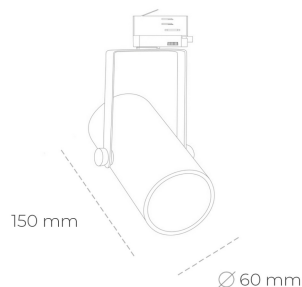

SPOTLIGHT LIDER B MINI 840 21W 45° WHITE | ON/OFF

Article number: N007-K0003-RF840-H5-M45-ZE53_550-S1-###

LED	COB
Light colour	4000 [K]
CRI	80
Led chip flux	3122 [lm]
Luminous flux	2809 [lm]
System power	21 [W]
Luminaire Efficiency	134 [lm/W]
Beam angle	45°
Controller	ON/OFF
MacAdam	3 SDCM

Spotlight LED

Compact track mounted LED spotlight. Aluminium housing. Ceiling base installation possible. Available in white, black and grey. Any RAL palette colour available on enquiry. Reflector beams available: 15°, 23°, 38°, 45° and 60°. Maximum power is 27W.

LUMINAIRE

Weight	0,85 [kg]
Protection rating IP , IK , class	IP 20, IK 1,
Luminaire colour	WHITE
Cover	Plastic
Operating voltage	220-240V 50-60Hz

Note: All data are typical values. Tolerance of measurements +/-10% System features may change with product improvements due to technical advances.