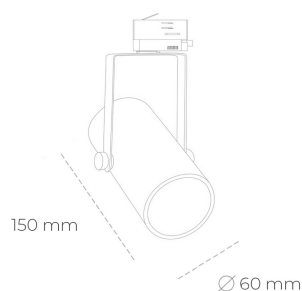

SPOTLIGHT LIDER B MINI 840 10W 23° WHITE | ON/OFF

Article number: N007-K0003-RF840-H5-M23-ZE63_250-S1-###

LED	COB
Light colour	4000 [K]
CRI	80
Led chip flux	1419 [lm]
Luminous flux	1277 [lm]
System power	10 [W]
Luminaire Efficiency	128 [lm/W]
Beam angle	23°
Controller	ON/OFF
MacAdam	3 SDCM

Spotlight LED

Compact track mounted LED spotlight. Aluminium housing. Ceiling base installation possible. Available in white, black and grey. Any RAL palette colour available on enquiry. Reflector beams available: 15°, 23°, 38°, 45° and 60°. Maximum power is 27W.

LUMINAIRE

Weight	0,85 [kg]
Protection rating IP , IK , class	IP 20, IK 1,
Luminaire colour	WHITE
Cover	Plastic
Operating voltage	220-240V 50-60Hz

Note: All data are typical values. Tolerance of measurements +/-10% System features may change with product improvements due to technical advances.