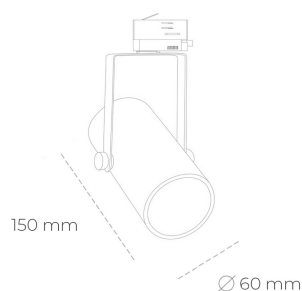

## SPOTLIGHT LIDER B MINI 840 23W 15° WHITE | ON/OFF

Article number: N007-K0003-RF840-H5-M15-ZE53\_600-S1-###

LED	COB
Light colour	4000 [K]
CRI	80
Led chip flux	3407 [lm]
Luminous flux	3066 [lm]
System power	23 [W]
Luminaire Efficiency	133 [lm/W]
Beam angle	15°
Controller	ON/OFF
MacAdam	3 SDCM

### Spotlight LED

Compact track mounted LED spotlight. Aluminium housing. Ceiling base installation possible. Available in white, black and grey. Any RAL palette colour available on enquiry. Reflector beams available: 15°, 23°, 38°, 45° and 60°. Maximum power is 27W.

### LUMINAIRE

Weight	0,85 [kg]
Protection rating IP , IK , class	IP 20, IK 1,
Luminaire colour	WHITE
Cover	Plastic
Operating voltage	220-240V 50-60Hz

Note: All data are typical values. Tolerance of measurements +/-10% System features may change with product improvements due to technical advances.