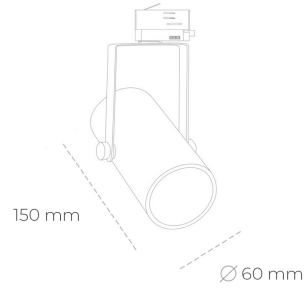

SPOTLIGHT LIDER B MINI 835 27W 60° WHITE | ON/OFF

Article number: N007-K0003-RF835-H5-M60-ZE53_700-S1-###

LED	COB
Light colour	3500 [K]
CRI	80
Led chip flux	3896 [lm]
Luminous flux	3506 [lm]
System power	27 [W]
Luminaire Efficiency	130 [lm/W]
Beam angle	60°
Controller	ON/OFF
MacAdam	3 SDCM

Spotlight LED

Compact track mounted LED spotlight. Aluminium housing. Ceiling base installation possible. Available in white, black and grey. Any RAL palette colour available on enquiry. Reflector beams available: 15°, 23°, 38°, 45° and 60°. Maximum power is 27W.

LUMINAIRE

Weight	0,85 [kg]
Protection rating IP , IK , class	IP 20, IK 1,
Luminaire colour	WHITE
Cover	Plastic
Operating voltage	220-240V 50-60Hz

Note: All data are typical values. Tolerance of measurements +/-10% System features may change with product improvements due to technical advances.