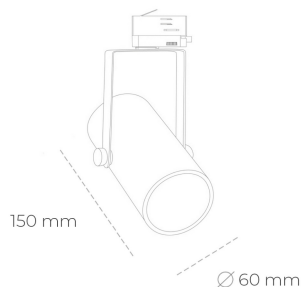

SPOTLIGHT LIDER B MINI 835 27W 38° WHITE | ON/OFF

LED	COB
Light colour	3500 [K] |
CRI	80
Led chip flux	3896 [lm]
Luminous flux	3506 [lm]
System power	27 [W]
Luminaire Efficiency	130 [lm/W]
Beam angle	38°
Controller	ON/OFF
MacAdam	3 SDCM

Spotlight LED

Compact track mounted LED spotlight. Aluminium housing. Ceiling base installation possible. Available in white, black and grey. Any RAL palette colour available on enquiry. Reflector beams available: 15°, 23°, 38°, 45° and 60°. Maximum power is 27W.

LUMINAIRE

Weight	0,85 [kg]
Protection rating IP , IK , class	IP 20, IK 1,
Luminaire colour	WHITE
Cover	Plastic
Operating voltage	220-240V 50-60Hz

Note: All data are typical values. Tolerance of measurements +/-10% System features may change with product improvements due to technical advances.

OPTIONS

RAL colours on inquiry, honeycomb louver on inquiry , Casambi on inquiry, DALI on inquiry, Phase-cut dimming on inquiry.

Generated: 01.09.2024

+48 32 388 80 00

www.cora.pl
cora@cora.pl

Street: Ignatza Hakuby 18
41-914 Bytom, Polska