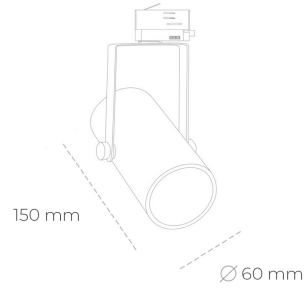

SPOTLIGHT LIDER B MINI 835 27W 23° WHITE | ON/OFF

Article number: N007-K0003-RF835-H5-M23-ZE53_700-S1-###

LED	COB
Light colour	3500 [K]
CRI	80
Led chip flux	3896 [lm]
Luminous flux	3506 [lm]
System power	27 [W]
Luminaire Efficiency	130 [lm/W]
Beam angle	23°
Controller	ON/OFF
MacAdam	3 SDCM

Spotlight LED

Compact track mounted LED spotlight. Aluminium housing. Ceiling base installation possible. Available in white, black and grey. Any RAL palette colour available on enquiry. Reflector beams available: 15°, 23°, 38°, 45° and 60°. Maximum power is 27W.

LUMINAIRE

Weight	0,85 [kg]
Protection rating IP , IK , class	IP 20, IK 1,
Luminaire colour	WHITE
Cover	Plastic
Operating voltage	220-240V 50-60Hz

Note: All data are typical values. Tolerance of measurements +/-10% System features may change with product improvements due to technical advances.