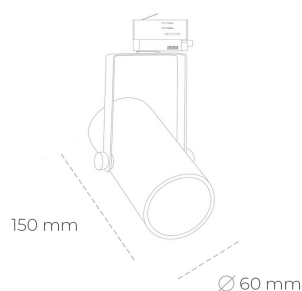

SPOTLIGHT LIDER B MINI 835 25W 23° WHITE | ON/OFF

Article number: N007-K0003-RF835-H5-M23-ZE53_650-S1-###

LED	COB
Light colour	3500 [K]
CRI	80
Led chip flux	3618 [lm]
Luminous flux	3256 [lm]
System power	25 [W]
Luminaire Efficiency	130 [lm/W]
Beam angle	23°
Controller	ON/OFF
MacAdam	3 SDCM

Spotlight LED

Compact track mounted LED spotlight. Aluminium housing. Ceiling base installation possible. Available in white, black and grey. Any RAL palette colour available on enquiry. Reflector beams available: 15°, 23°, 38°, 45° and 60°. Maximum power is 27W.

LUMINAIRE

Weight	0,85 [kg]
Protection rating IP , IK , class	IP 20, IK 1,
Luminaire colour	WHITE
Cover	Plastic
Operating voltage	220-240V 50-60Hz

Note: All data are typical values. Tolerance of measurements +/-10% System features may change with product improvements due to technical advances.